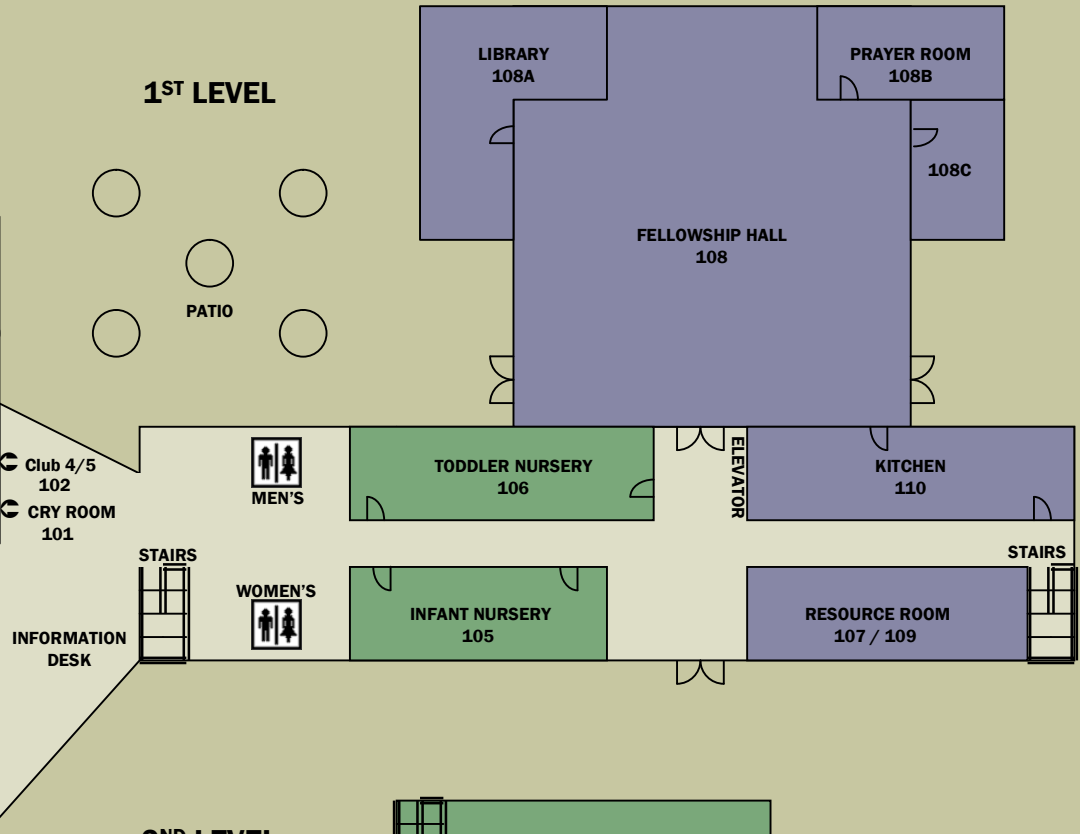

## MAIN BUILDING

### 1<sup>ST</sup> LEVEL

- 100 SANCTUARY
- 101 CRY ROOM
- 102 CLUB 4/5 (Enter on 1<sup>ST</sup> Level)
- 103 WOMENS RESTROOM
- 104 MENS RESTROOM
- 105 INFANT NURSERY
- 106 TODDLER NURSERY
- 107 RESOURCE ROOM
- 108 FELLOWSHIP HALL
- 110 KITCHEN

### 2<sup>ND</sup> LEVEL

- 202 MENS RESTROOM
- 204 WOMENS RESTROOM
- 205 CLASSROOM
- 206 CLASSROOM
- 207 CLASSROOM
- 208 CLASSROOM
- 209 CLASSROOM
- 210 SONRISE WORSHIP CENTER
- 211 CLASSROOM
- 212 CLASSROOM (AGES 4/5)