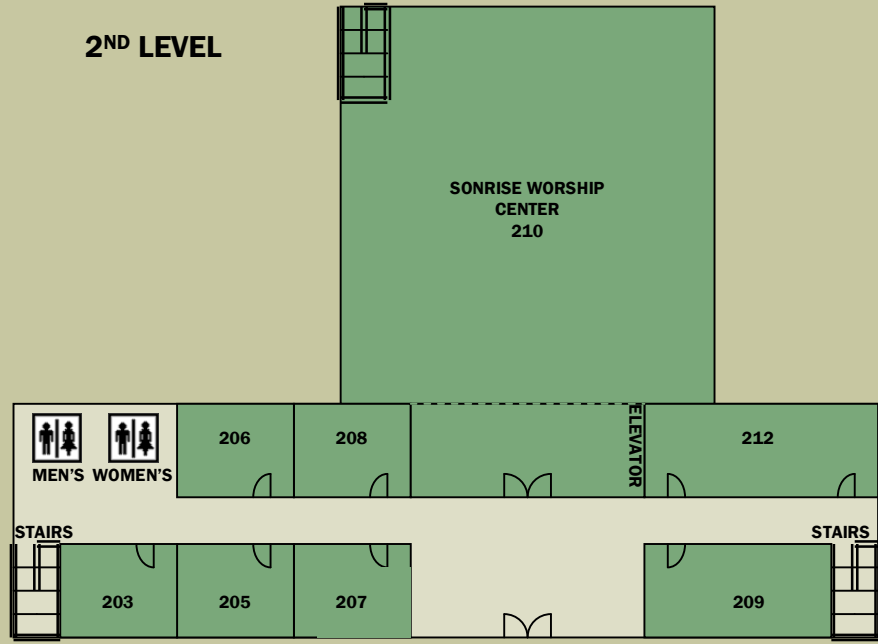

## MAIN BUILDING

### 1<sup>ST</sup> LEVEL

- 100 SANCTUARY
- 101 CRY ROOM
- 102 CLUB 4/5 (Enter on 1<sup>ST</sup> Level)
- 103 WOMENS RESTROOM
- 104 MENS RESTROOM
- 105 INFANT NURSERY
- 106 TODDLER NURSERY
- 107 RESOURCE ROOM
- 108 FELLOWSHIP HALL
- 110 KITCHEN

### 2<sup>ND</sup> LEVEL

- 202 MENS RESTROOM
- 204 WOMENS RESTROOM
- 205 CLASSROOM
- 206 CLASSROOM
- 207 CLASSROOM
- 208 CLASSROOM
- 209 CLASSROOM
- 210 SONRISE WORSHIP CENTER
- 211 CLASSROOM
- 212 CLASSROOM (AGES 4/5)